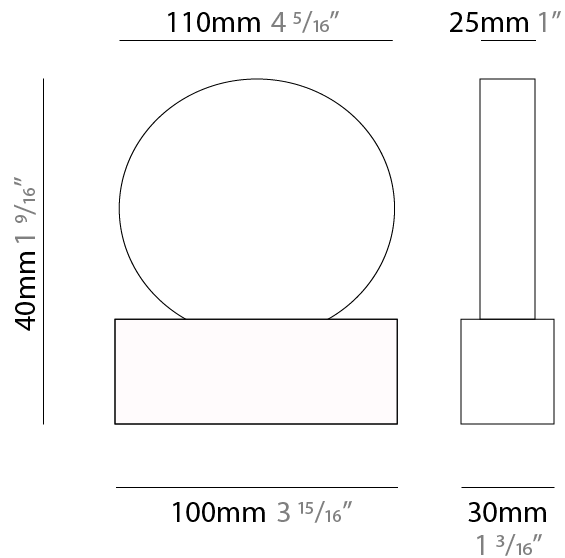

DO NOT DISTURB PORTABLE

D134019-

base number _____
Finish Options _____

1. To build a product code in our configurator select the specify button on the base model # product page
2. To build a manual product code on this datasheet choose from the options listed below in blue font and add the suffix to the base model #

GENERAL

Series: Do Not Disturb _____
Brand: Knikerboker _____
Division: Design _____
Mounting Type: Portable _____
Mounting Location: Table _____
Subcategory: Table _____

PHYSICAL

Shape: Round _____
Length (mm): 110 _____
Length (in): 4 ⁵/₁₆ _____
Width (mm): 30 _____
Width (in): 1 ³/₁₆ _____
Height (mm): 140 _____
Height (in): 5 ¹/₂ _____
Light Distribution: Direct / Indirect _____
Diffuser: Opal _____
Fixture Finish: EWH / EBK / MAN / COF / PRD / SLF / GLF / CLF / BRL _____
Fixture Material: Metal _____

ELECTRICAL

Lamp Type: LED _____
Total Output Wattage (W): 8 _____
Dimming: Non-Dimmable _____
Driver Included: Yes _____
Driver Location: Integrated _____
Driver Type: Constant Voltage 120Vac _____
Driver Class: Class 2 _____
Input Voltage (V): 120 _____
Output Voltage (V): 24 _____

LED

Number of LEDs: 1 _____
Color Temperature (°K): 3000 _____
Max. Delivered Lumen (lm): 1000 _____
CRI: >85 CRI _____

OPTICAL

RATINGS AND CERTIFICATIONS

Certified By: Certified for North American Standards _____
IP rating: IP20 _____