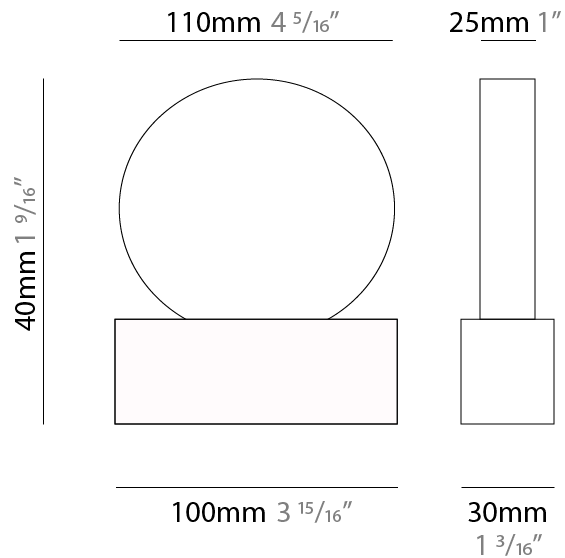

DO NOT DISTURB PORTABLE

D134019-

base number _____
Finish _____
Options _____

1. To build a product code in our configurator select the specify button on the base model # product page
2. To build a manual product code on this datasheet choose from the options listed below in blue font and add the suffix to the base model #

GENERAL

Series: Do Not Disturb _____
Partner: Knikerboker _____
Division: Design _____
Installation: Portable _____
Product Type: Table _____
Mounting Location: Table _____
Light Distribution: Direct / Indirect _____

PHYSICAL

Shape: Round _____
Length (mm): 110 _____
Length (in): 4 ⁵/₁₆ _____
Width (mm): 30 _____
Width (in): 1 ³/₁₆ _____
Height (mm): 140 _____
Height (in): 5 ¹/₂ _____
Diffuser: Opal _____
Fixture Finish: EWH / EBK / MAN / COF / PRD / SLF / GLF / CLF / BRL _____
Fixture Material: Metal _____

ELECTRICAL

Lamp Type: LED _____
Total Output Wattage (W): 8 _____
Dimming: Non-Dimmable _____
Driver Included: Yes _____
Driver Location: Integrated _____
Driver Type: Constant Voltage 120Vac _____
Driver Class: Class 2 _____
Input Voltage (V): 120 _____
Output Voltage (V): 24 _____

LED

Number of LEDs: 1 _____
Color Temperature (°K): 3000 _____
Max. Delivered Lumen (lm): 1000 _____
CRI: >85 CRI _____

OPTICAL

RATINGS AND CERTIFICATIONS

Certified By: Certified for North American Standards _____
IP rating: IP20 _____