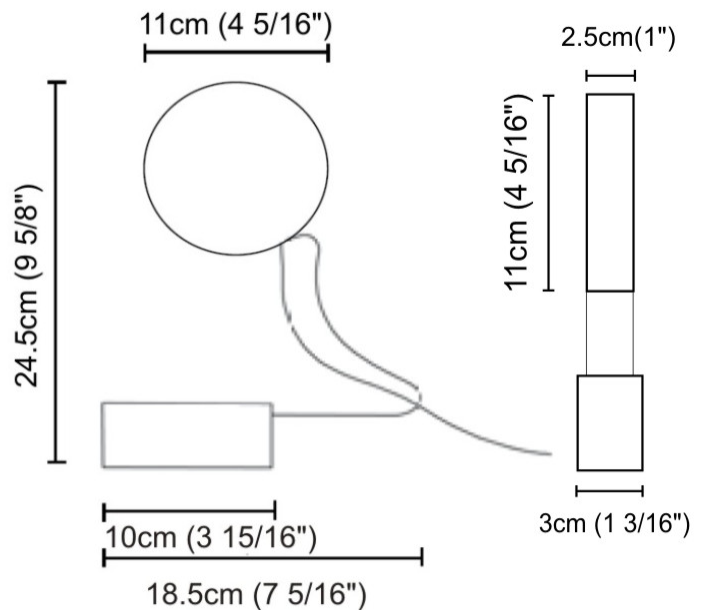

PROJECT	_____
TYPE	_____
SPECIFIER	_____
QUANTITY	_____
DATE	_____

DO NOT DISTURB PORTABLE

D134023-

base number   Finish
Options

1. To build a product code in our configurator select the specify button on the base model # product page
2. To build a manual product code on this datasheet choose from the options listed below in blue font and add the suffix to the base model #

GENERAL

Series: Do Not Disturb
Brand: Knikerboker
Division: Design
Mounting Type: Portable
Mounting Location: Table
Subcategory: Table

PHYSICAL

Shape: Round
Length (mm): 185
Length (in): 7 5/16
Width (mm): 30
Width (in): 1 3/16
Height (mm): 245
Height (in): 9 5/8
Light Distribution: Direct / Indirect
Diffuser: Opal
Fixture Finish: EWH / EBK / MAN / COF / PRD / SLF / GLF / CLF / BRL
Fixture Material: Metal

ELECTRICAL

Lamp Type: LED
Input Wattage (W): 8
Total Output Wattage (W): 7
Dimming: Non-Dimmable
Driver Included: Yes
Driver Location: Integrated
Driver Type: Constant Voltage - 120Vac
Driver Class: Class 2
Input Voltage (V): 120
Output Voltage (V): 24

LED

Number of LEDs: 1
Color Temperature (°K): 3000
Max. Delivered Lumen (lm): 1000
CRI: >85 CRI
Lamp Life (hrs): 50000

OPTICAL

RATINGS AND CERTIFICATIONS

Certified By: Certified for North American Standards
IP rating: IP20