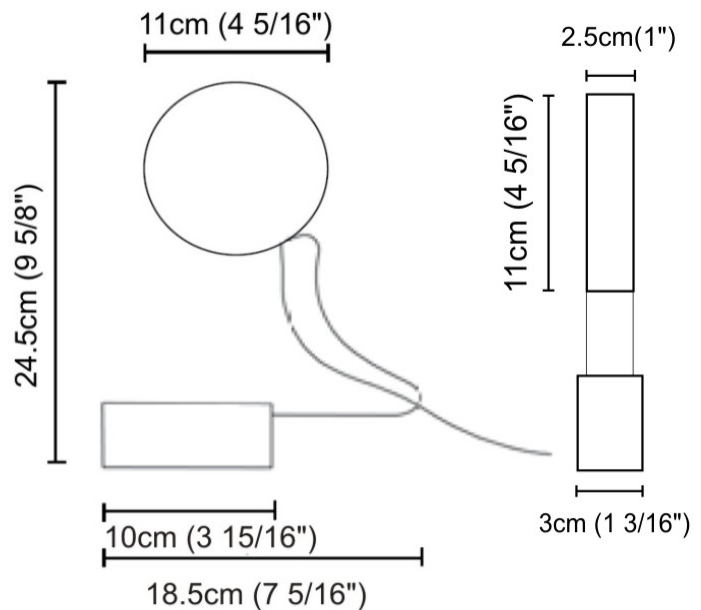

DO NOT DISTURB PORTABLE

D134023-

base number _____
Finish _____
Options _____

1. To build a product code in our configurator select the specify button on the base model # product page
2. To build a manual product code on this datasheet choose from the options listed below in blue font and add the suffix to the base model #

GENERAL

Series: Do Not Disturb
Partner: Knikerboker
Division: Design
Installation: Portable
Product Type: Table
Mounting Location: Table
Light Distribution: Direct / Indirect

PHYSICAL

Shape: Round
Length (mm): 185
Length (in): 7 ⁵/₁₆
Width (mm): 30
Width (in): 1 ³/₁₆
Height (mm): 245
Height (in): 9 ⁵/₁₆
Diffuser: Opal
Fixture Finish: EWH / EBK / MAN / COF / PRD / SLF / GLF / CLF / BRL
Fixture Material: Metal

ELECTRICAL

Lamp Type: LED
Input Wattage (W): 8
Total Output Wattage (W): 7
Dimming: Non-Dimmable
Driver Included: Yes
Driver Location: Integrated
Driver Type: Constant Voltage - 120Vac
Driver Class: Class 2
Input Voltage (V): 120
Output Voltage (V): 24

LED

Number of LEDs: 1
Color Temperature (°K): 3000
Max. Delivered Lumen (lm): 1000
CRI: >85 CRI
Lamp Life (hrs): 50000

OPTICAL

RATINGS AND CERTIFICATIONS

Certified By: Certified for North American Standards
IP rating: IP20